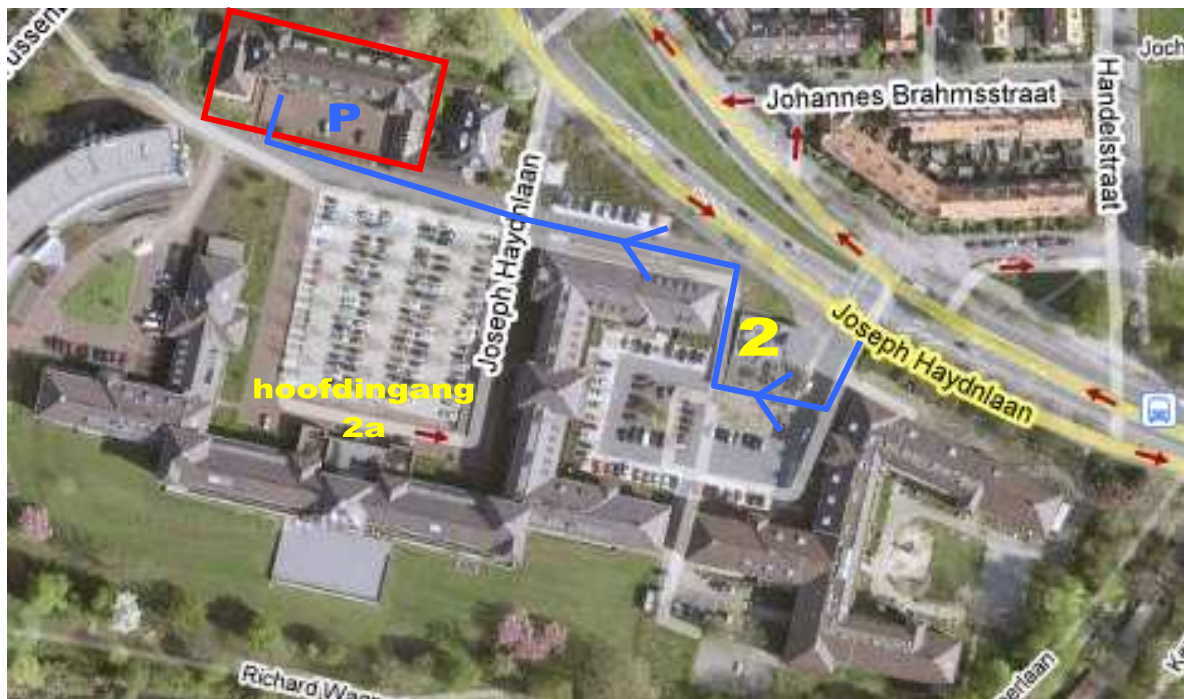

Route description SharePeople - using a navigation system

for possible delays or traffic diversions we refer you to www.utrecht.nl/bereikbaar

Joseph Haydnlaan 2a
Location "Guesthouse"
3533 AE Utrecht
030 - 880 1563

SharePeople is located temporarily in the "Guesthouse" building at the Joseph Haydnlaan 2a. This accommodation is situated directly across the main building of the "Protestant Landelijk DienstenCentrum". The "Guesthouse" and its parking area are marked red in the picture below.

Should you be using a navigation system, you will be directed to our neighbours at Joseph Haydnlaan number 2. The blue arrow in the picture below shows how to reach the Guesthouse.

Route description SharePeople - without a navigation system

for possible delays or traffic diversions we refer you to www.utrecht.nl/bereikbaar

Joseph Haydnlaan 2a
Location "Guesthouse"
3533 AE Utrecht
030 – 880 1563

- From **Amsterdam (A2)**:

Take exit no. 8 from the A2 (direction Utrecht Centre). Follow the Martin Luther Kinglaan onto the roundabout (called 24 Oktoberplein). Bear left on the roundabout (direction Oog in Al), and proceed onto the Pijperlaan. The Pijperlaan connects directly to the Joseph Haydnlaan.